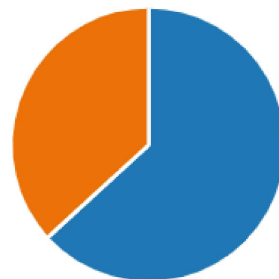

- Mining 26
- George Stephenson 43

2. Which kind of design would you like to appear in the centre of the compass installed in the North East of the borough? A design associated with...

Insights

- The Dome 25
- The Lighthouse 44

3. Which kind of design would you like to appear in the centre of the compass installed in the South East of the borough? A design associated with...

Insights

- Fishing /The Fish Quay 43
- The Priory 25