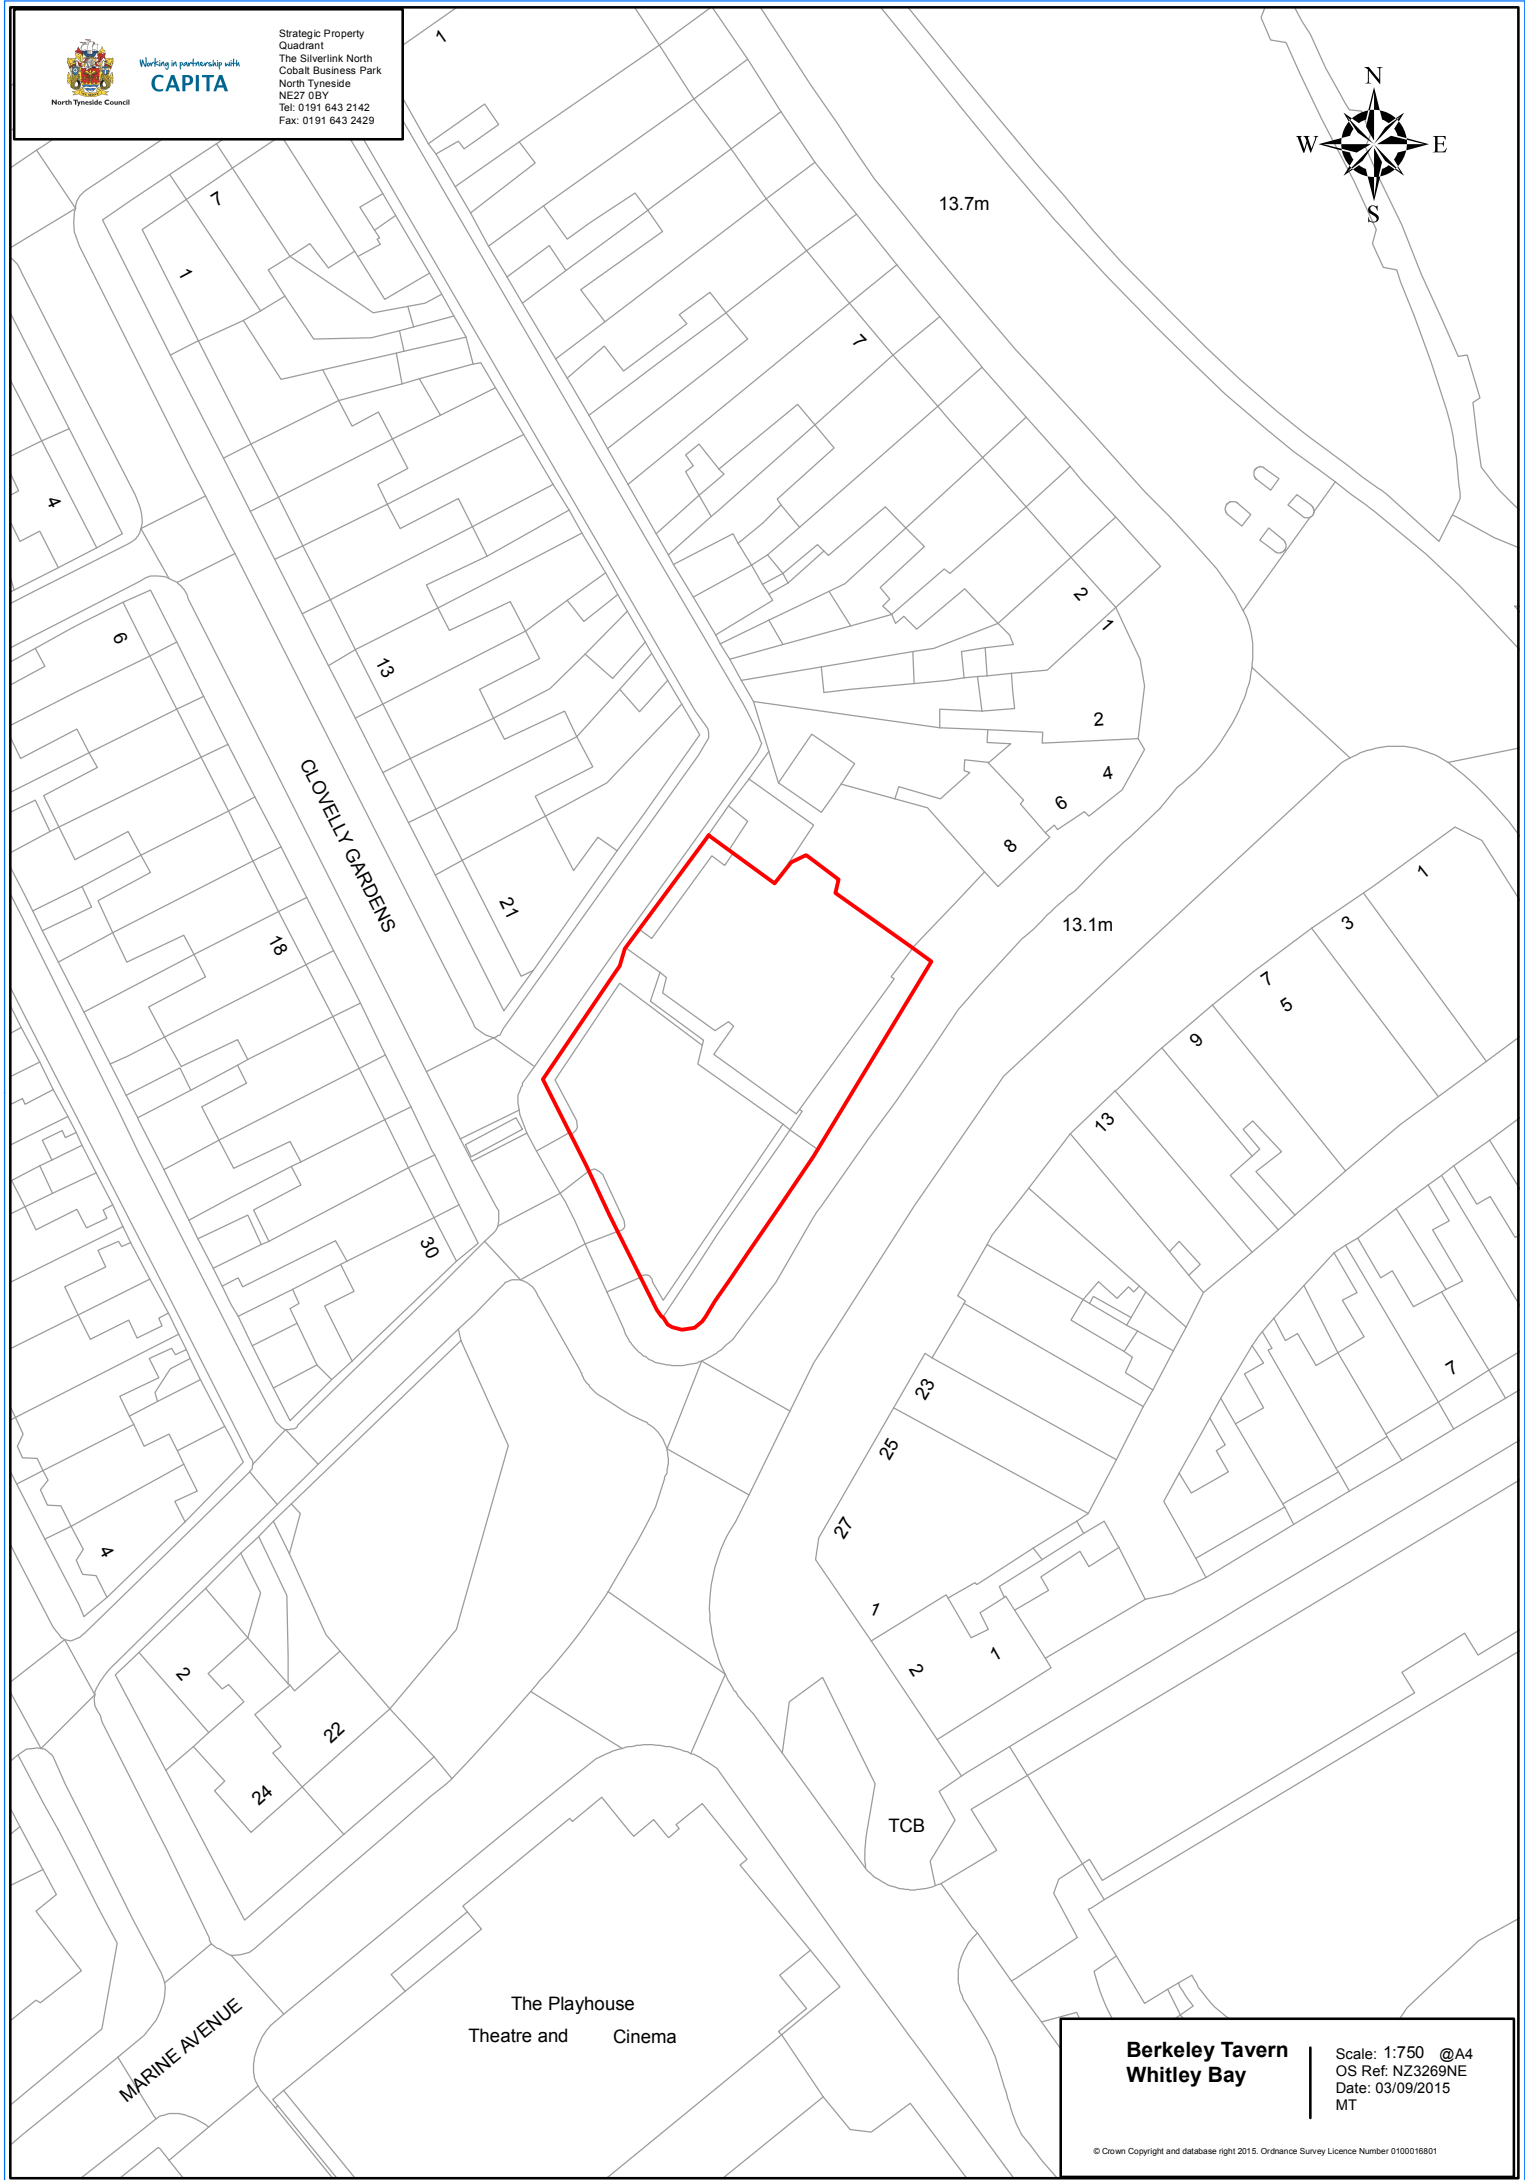

Working in partnership with
CAPITA

The Playhouse
Theatre and Cinema

**Berkeley Tavern
Whitley Bay**

Scale: 1:750 @A4
OS Ref: NZ3269NE
Date: 03/09/2015
MT