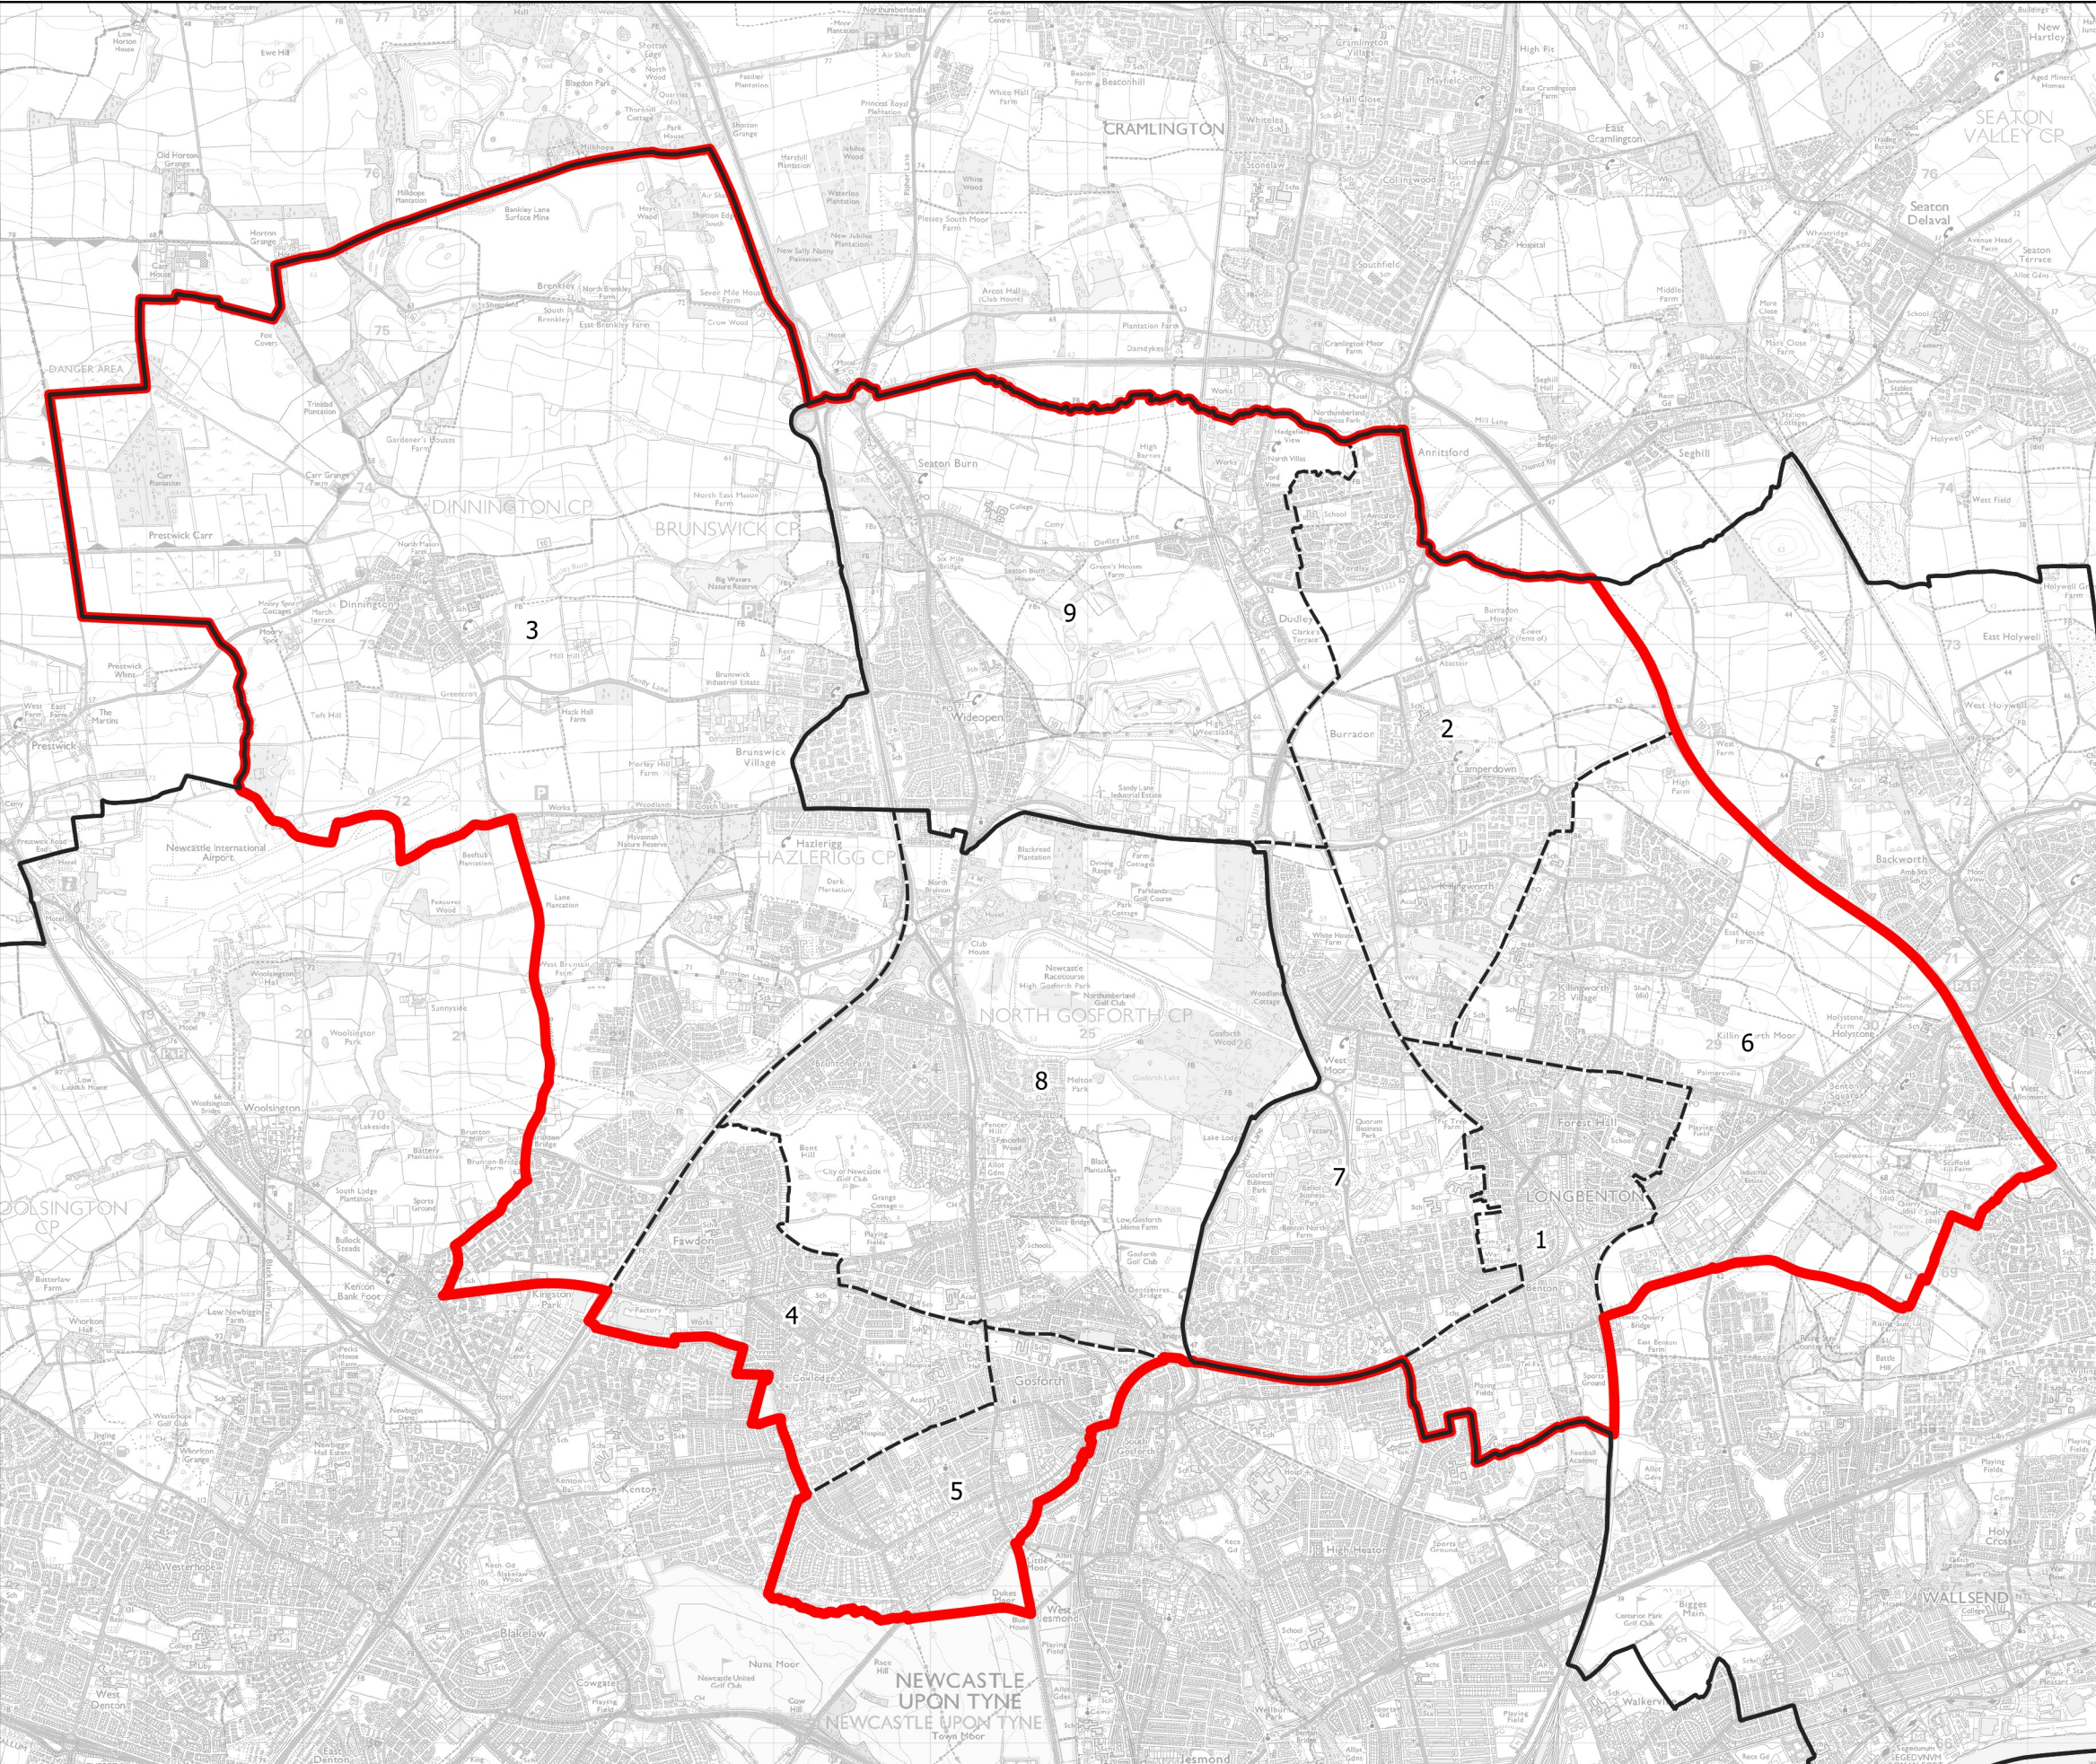

Boundary Commission for England - Initial Proposals for the North East Region

Newcastle upon Tyne North Borough Constituency - Electorate 74,087

- Wards:
- 1 Benton
 - 2 Camperdown
 - 3 Castle
 - 4 Fawdon & West Gosforth
 - 5 Gosforth
 - 6 Killingworth
 - 7 Longbenton
 - 8 Parklands
 - 9 Weetslade