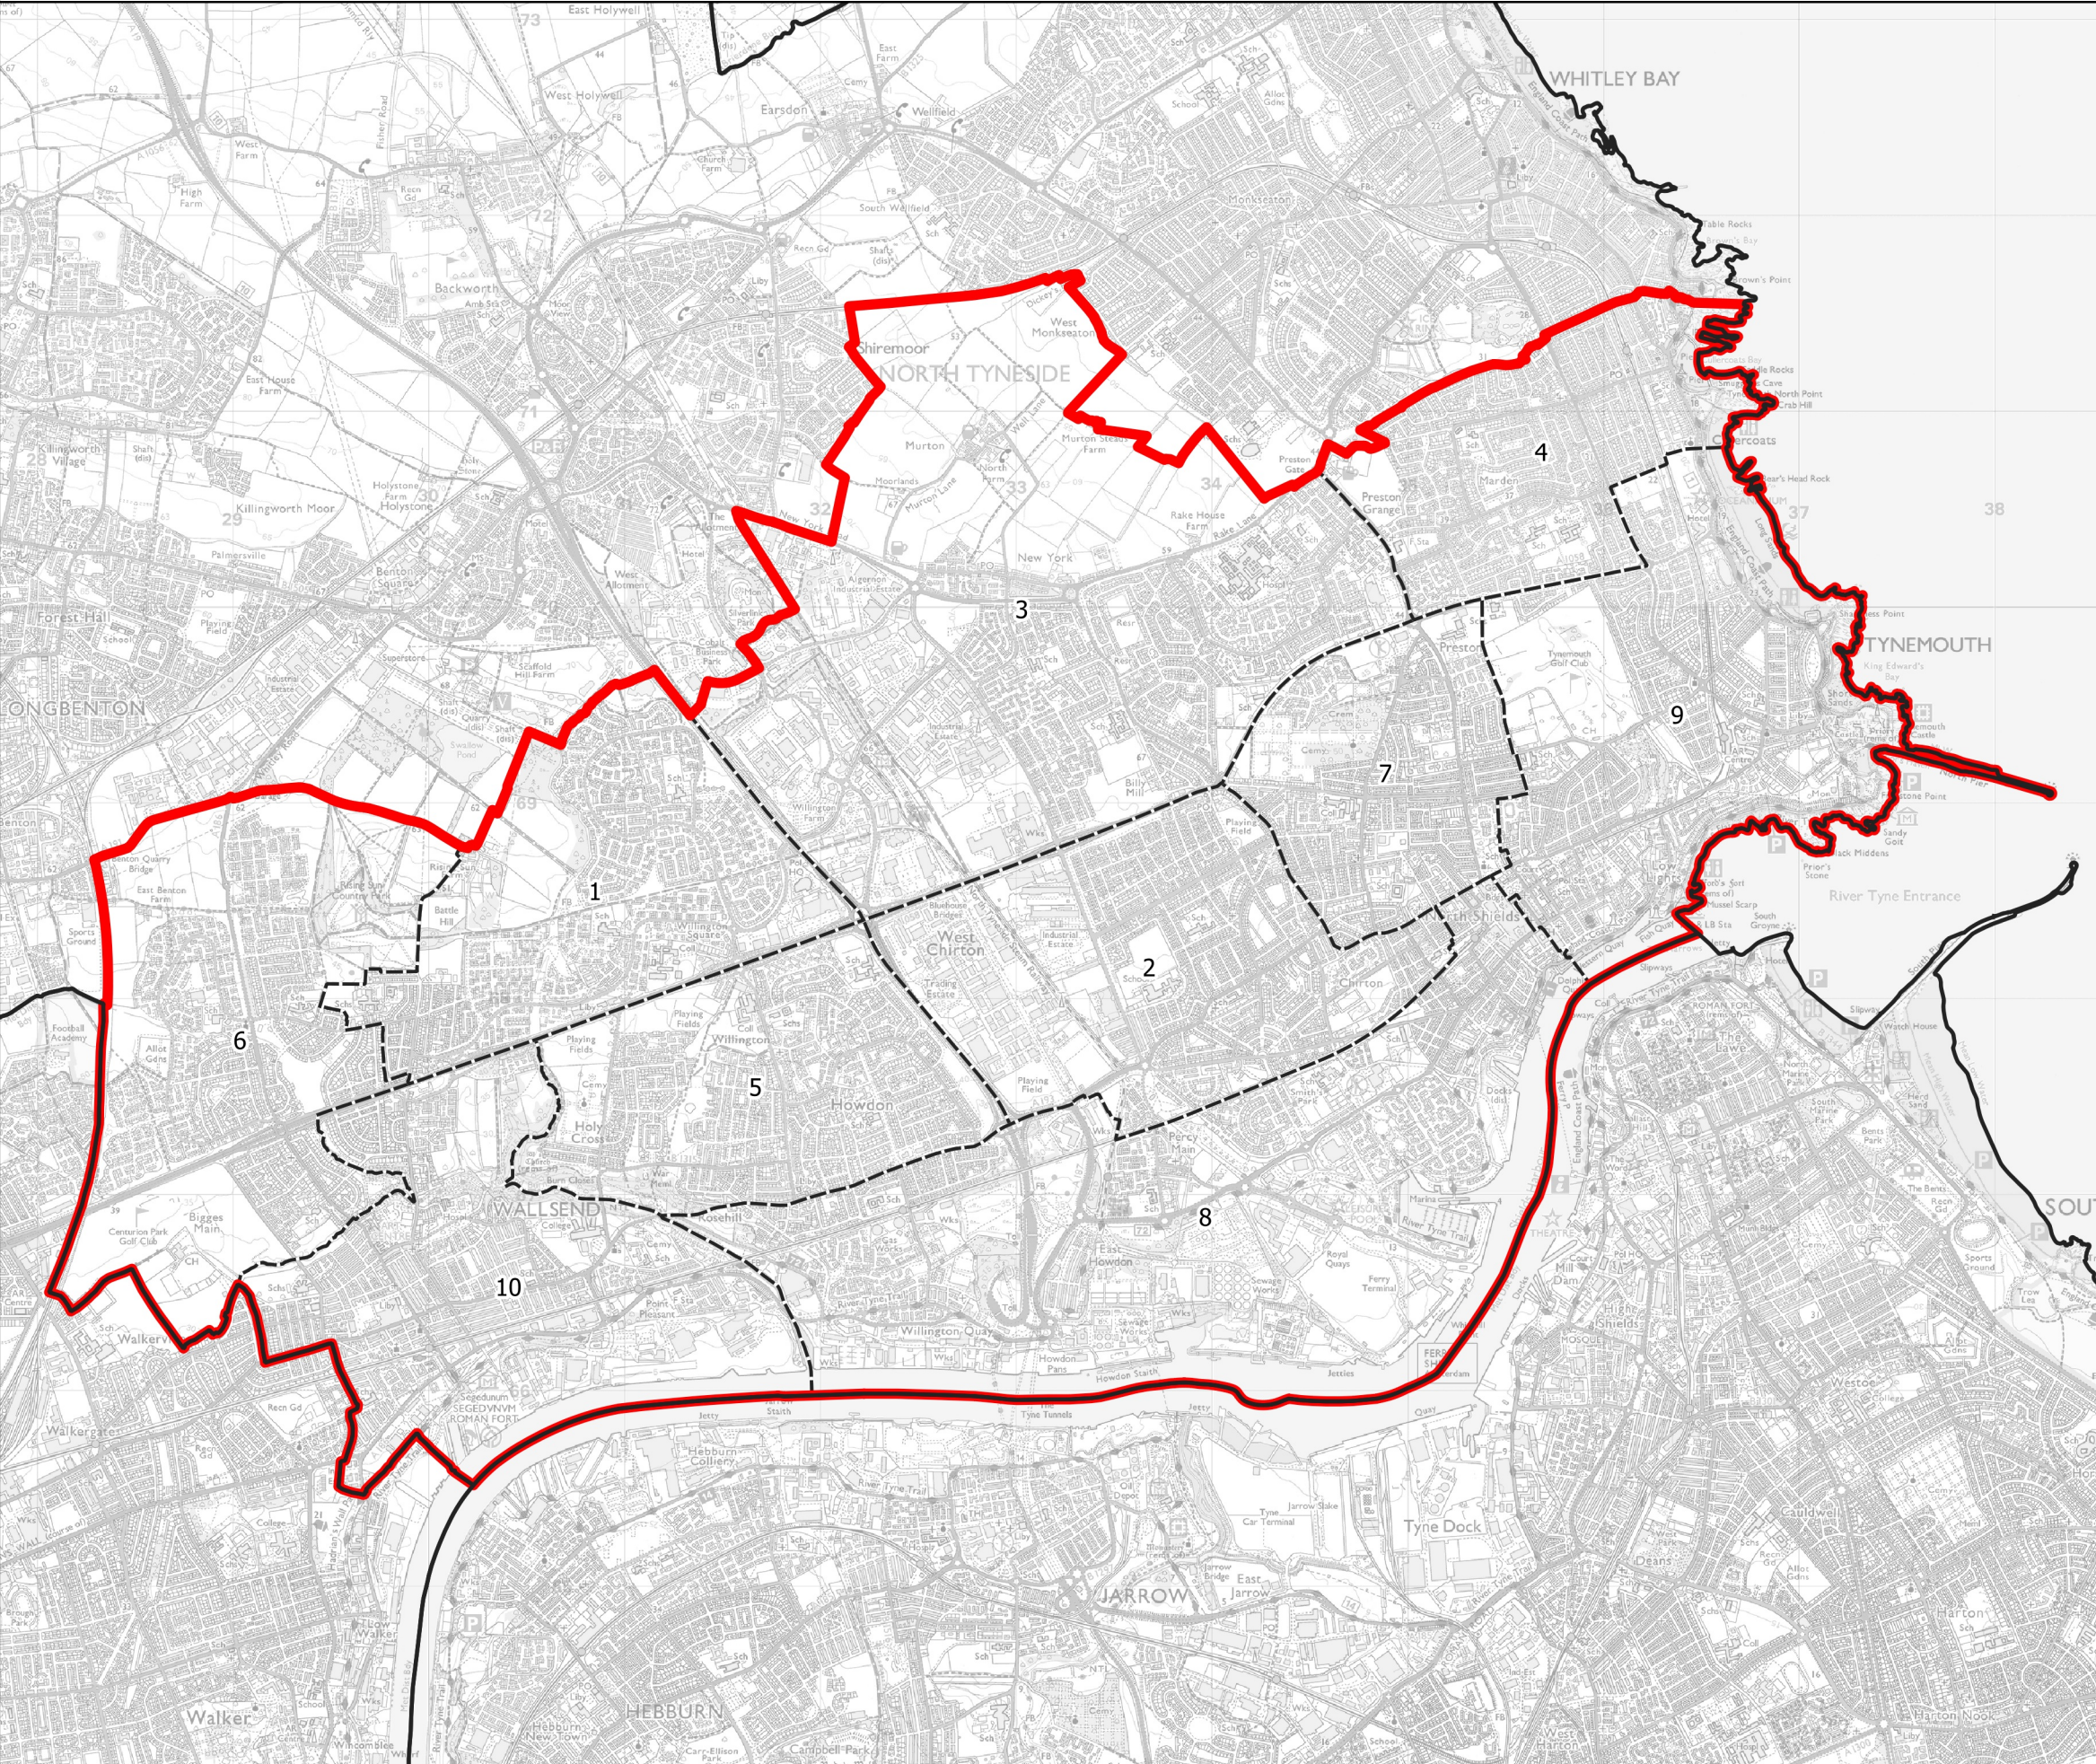

Boundary Commission for England - Initial Proposals for the North East Region

Tynemouth Borough Constituency - Electorate 76,984

- Wards:
- 1 Battle Hill
 - 2 Chirton
 - 3 Collingwood
 - 4 Cullercoats
 - 5 Howdon
 - 6 Northumberland
 - 7 Preston
 - 8 Riverside
 - 9 Tynemouth
 - 10 Wallsend

 Constituency
 Local Authorities
 Wards

0 0.5 1 km 

© Crown copyright and database rights 2021 OS 100018289. You are permitted to use this data solely to enable you to respond to, or interact with, the organisation that provided you with the data. You are not permitted to copy, sub-license, distribute or sell any of this data to third parties in any form. Third party rights to enforce the terms of this licence shall be reserved to OS.

Tynemouth Borough Constituency