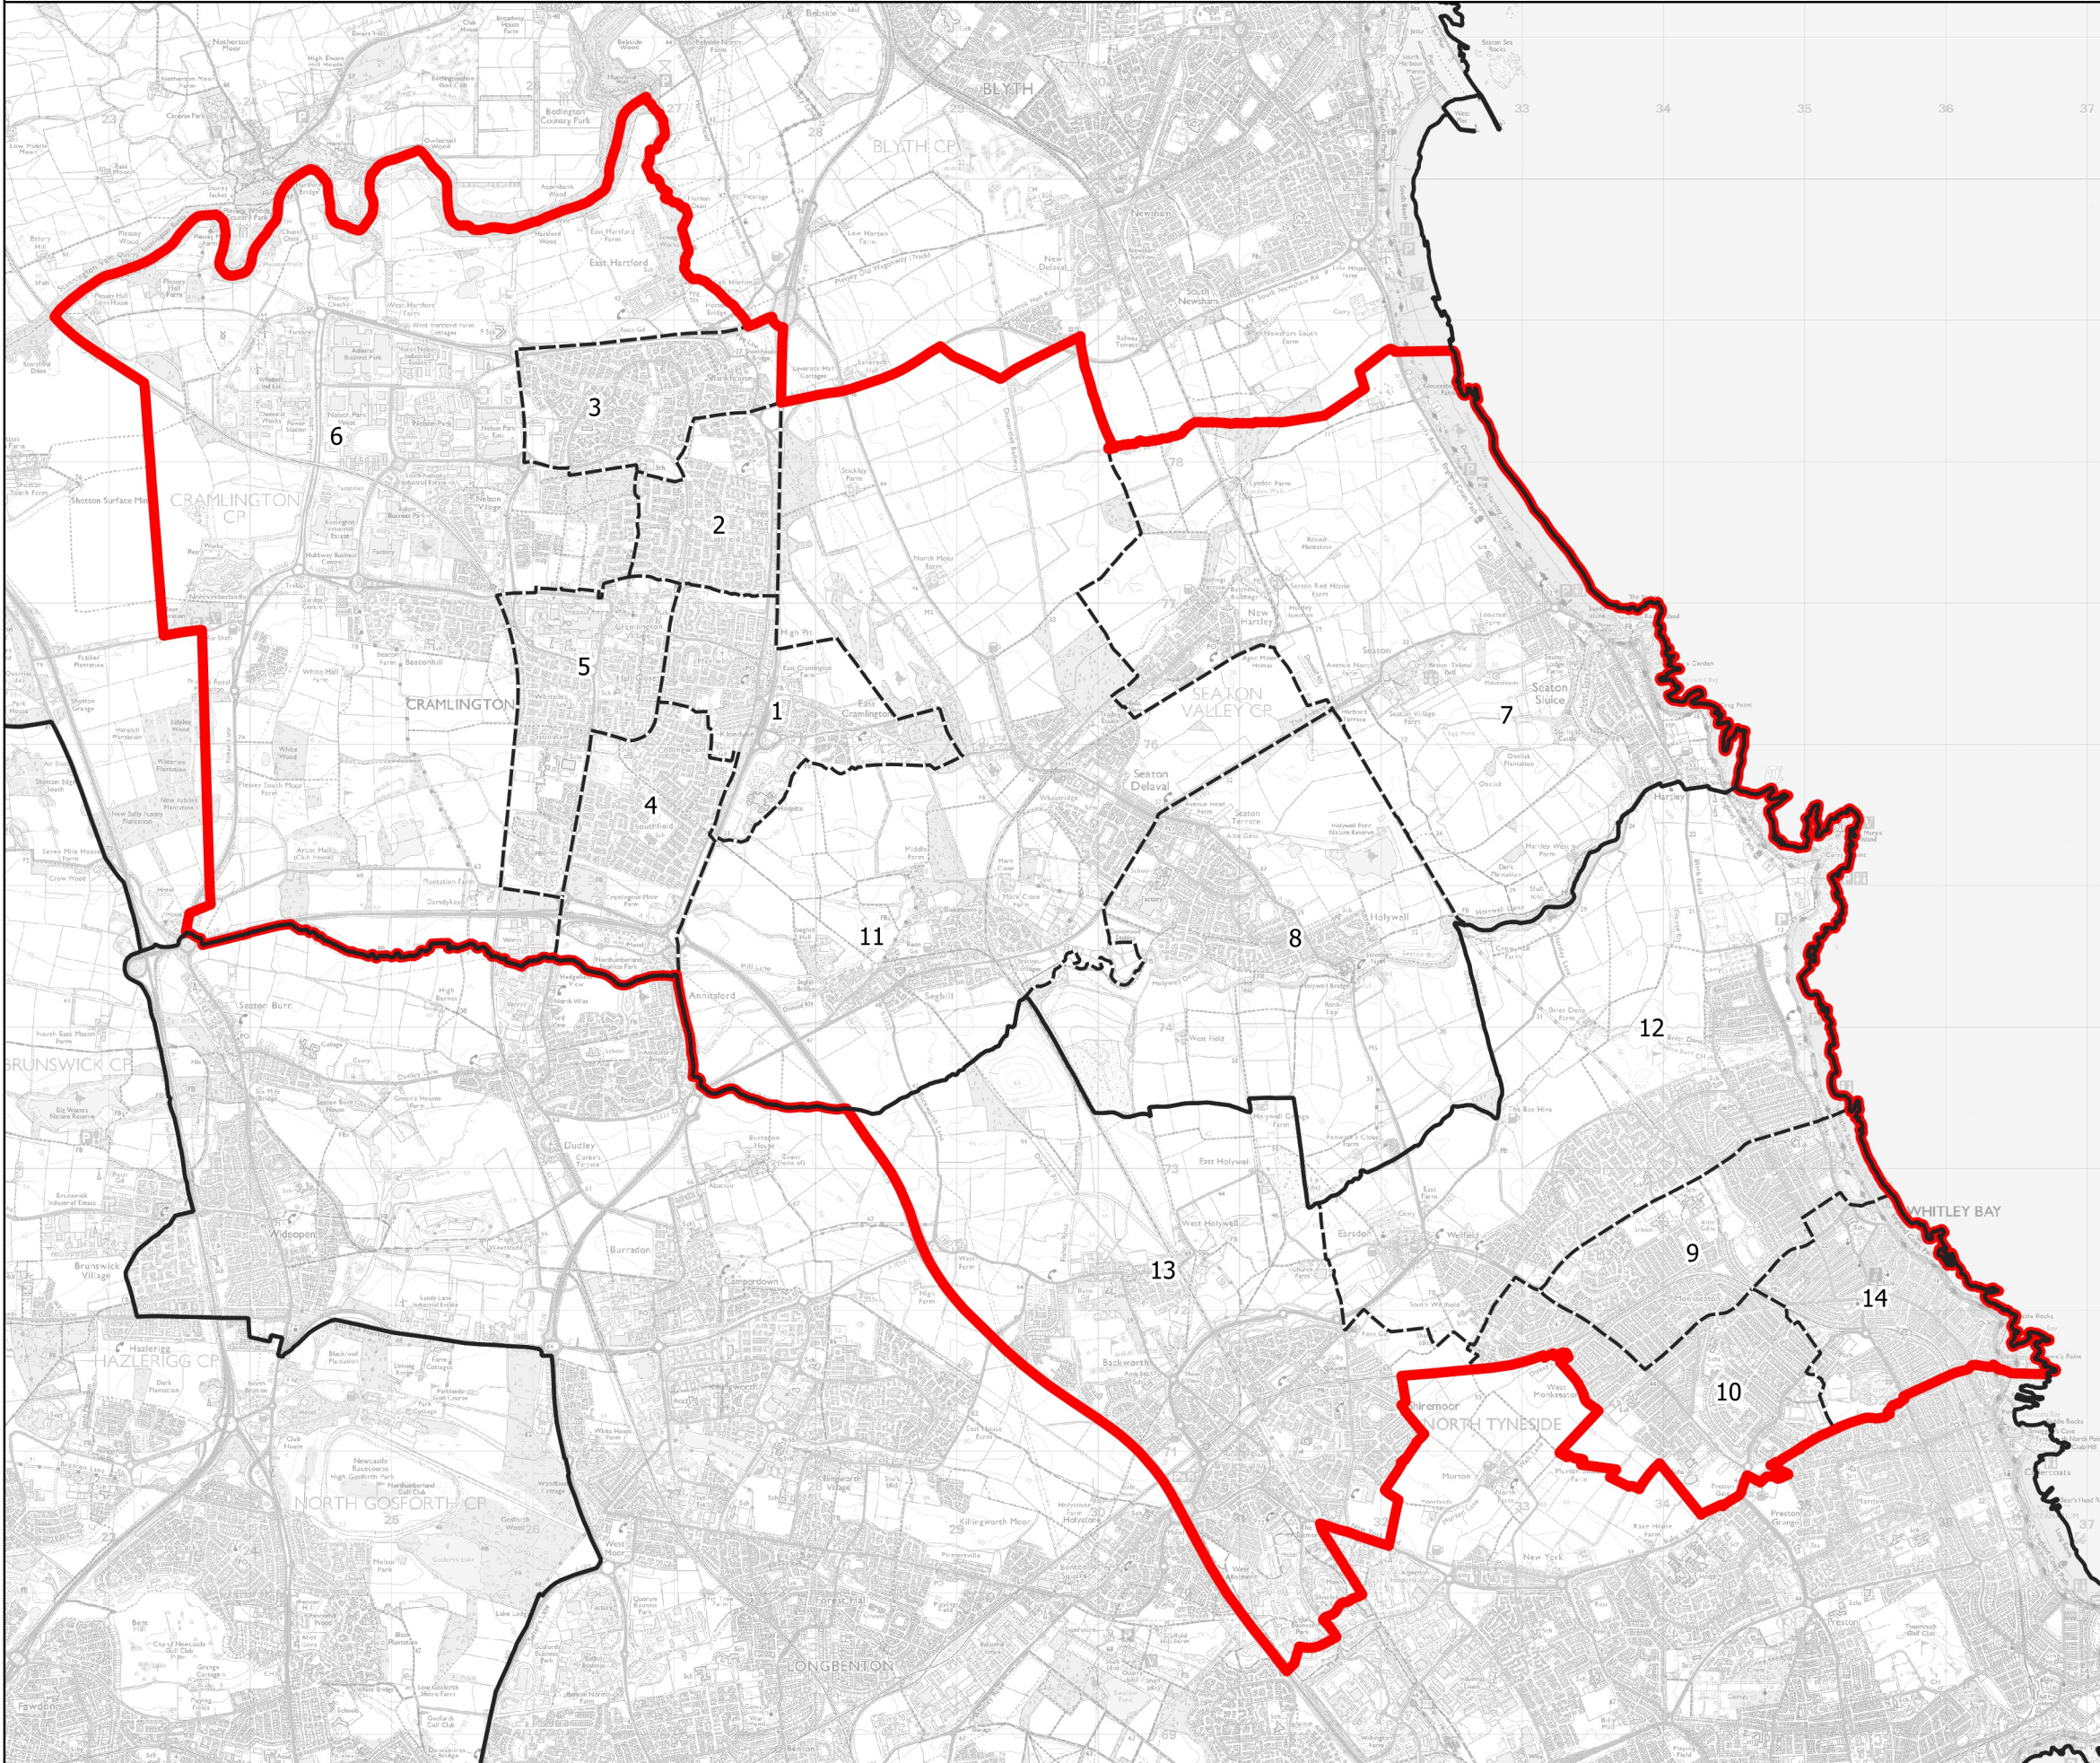

# Boundary Commission for England - Initial Proposals for the North East Region

## Whitley Bay and Cramlington County Constituency - Electorate 74,510

Wards:

- 1 Cramlington East
- 2 Cramlington Eastfield
- 3 Cramlington North
- 4 Cramlington South East
- 5 Cramlington Village
- 6 Cramlington West
- 7 Hartley
- 8 Holywell
- 9 Monkseaton North
- 10 Monkseaton South
- 11 Seghill with Seaton Delaval
- 12 St. Mary's
- 13 Valley
- 14 Whitley Bay

-  Constituency
-  Local Authorities
-  Wards

0 0.7 1.4 km

© Crown copyright and database rights 2021 OS 100018289. You are permitted to use this data solely to enable you to respond to, or interact with, the organisation that provided you with the data. You are not permitted to copy, sub-license, distribute or sell any of this data to third parties in any form. Third party rights to enforce the terms of this licence shall be reserved to OS.

Whitley Bay and Cramlington County Constituency