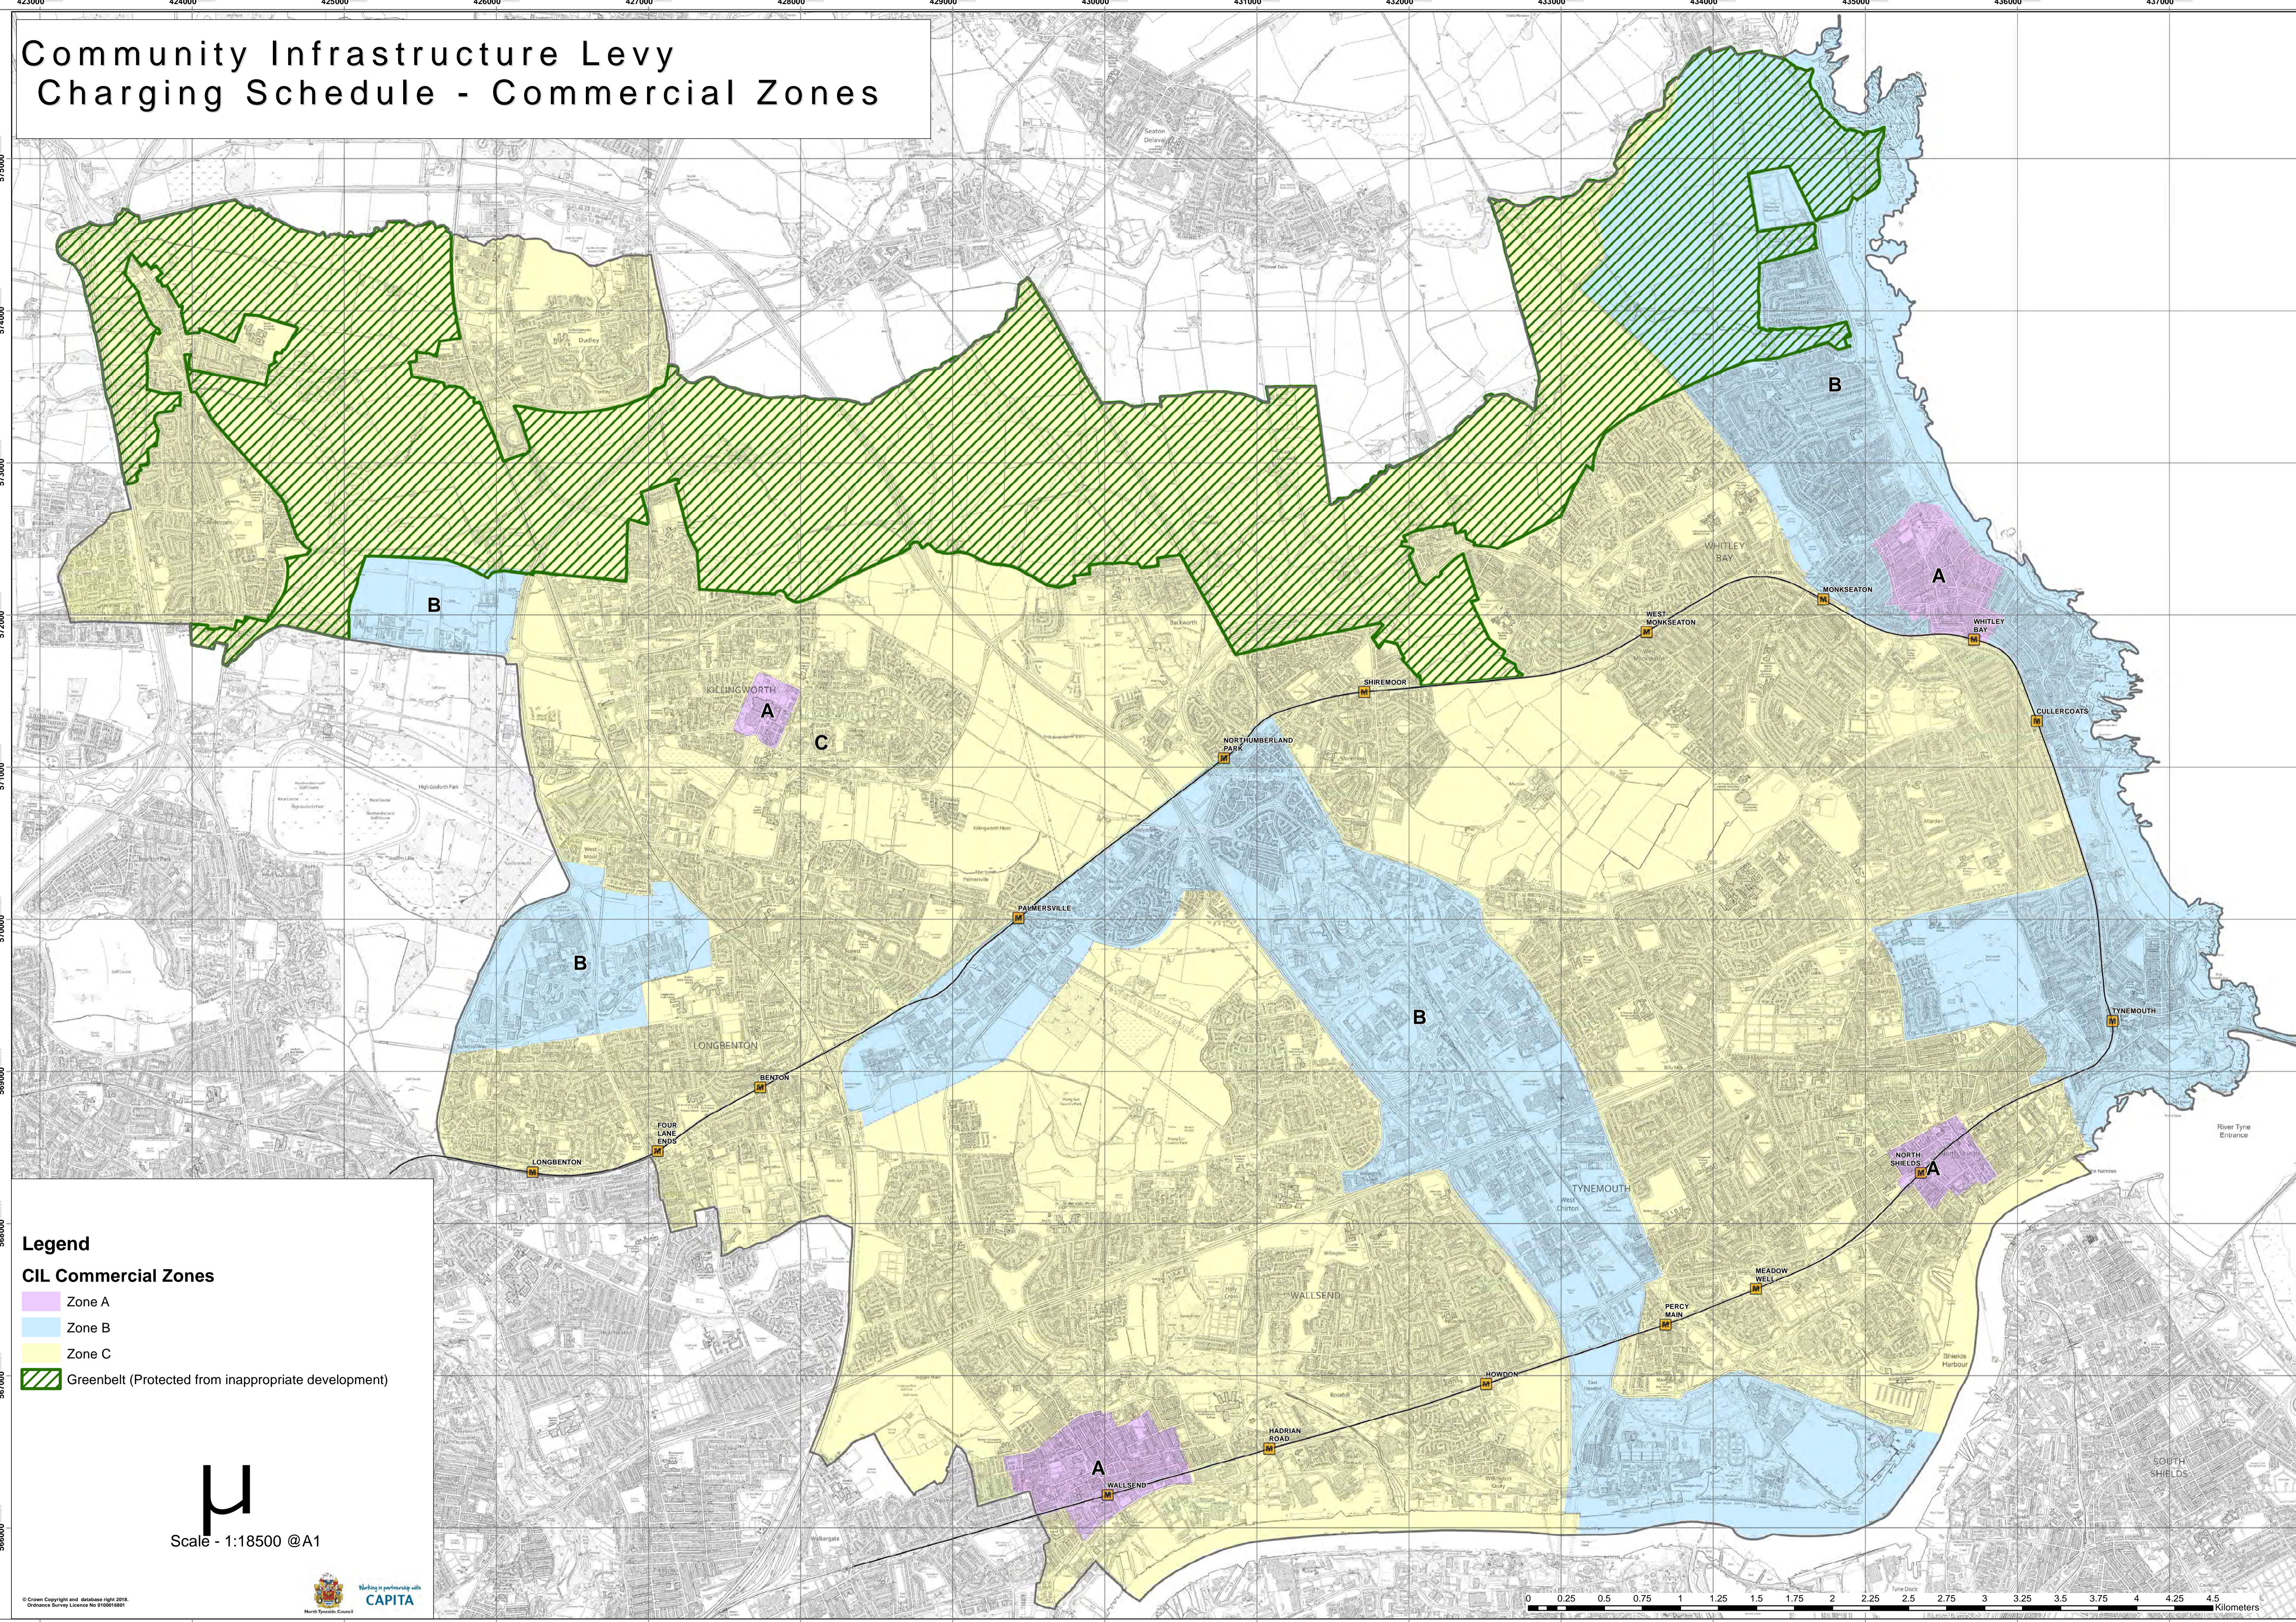

Community Infrastructure Levy Charging Schedule - Commercial Zones

Legend

CIL Commercial Zones

- Zone A
- Zone B
- Zone C
- Greenbelt (Protected from inappropriate development)

μ
Scale - 1:18500 @A1