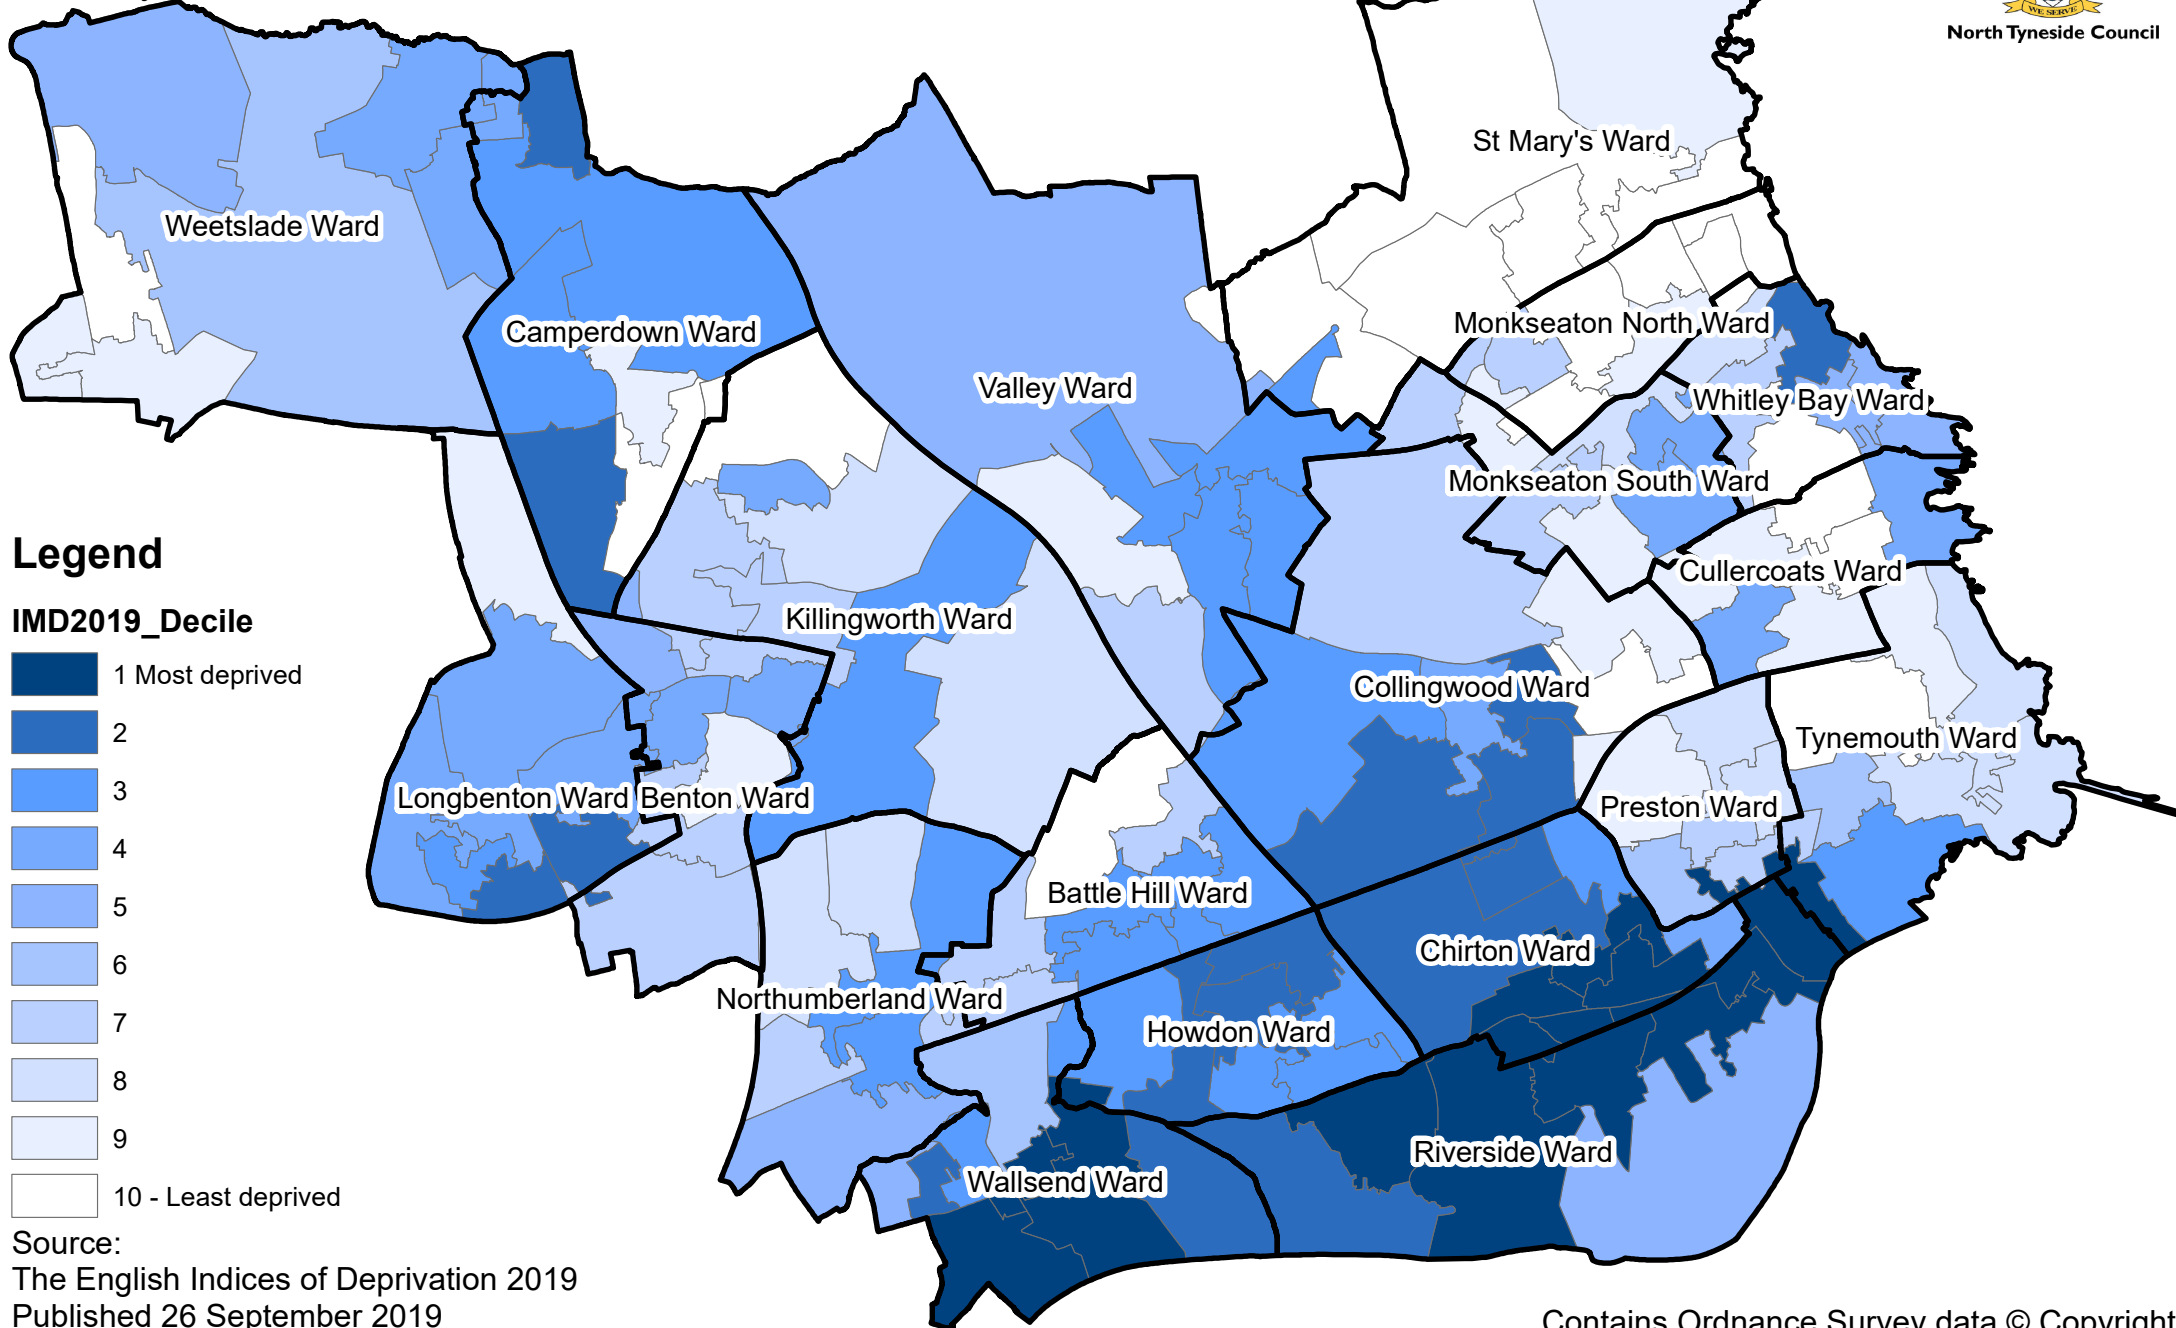

# English Indices of Deprivation 2019: National rank of Index of Multiple Deprivation (IMD) by Lower Super Output Area (LSOA)

North Tyneside

North Tyneside Council

## Legend

### IMD2019\_Decile

- 1 Most deprived
- 2
- 3
- 4
- 5
- 6
- 7
- 8
- 9
- 10 - Least deprived

Source:  
The English Indices of Deprivation 2019  
Published 26 September 2019

Produced by Policy, Performance & Research Team, North Tyneside Council September 2019