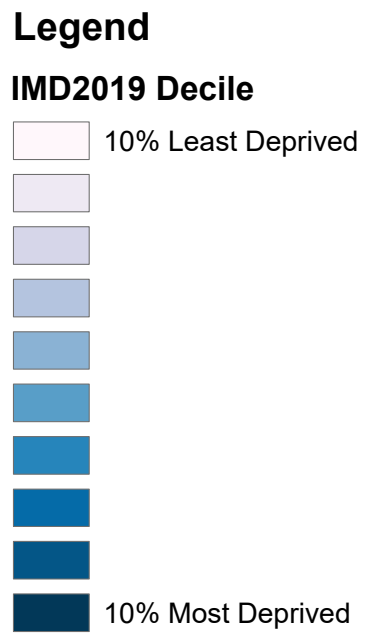

English Indices of Deprivation 2019: National rank of Index of Multiple Deprivation (IMD) by Lower Super Output Area (LSOA)

North Tyneside Council

North Tyneside

Source: The English Indices of Deprivation 2019
Published 26 September 2019