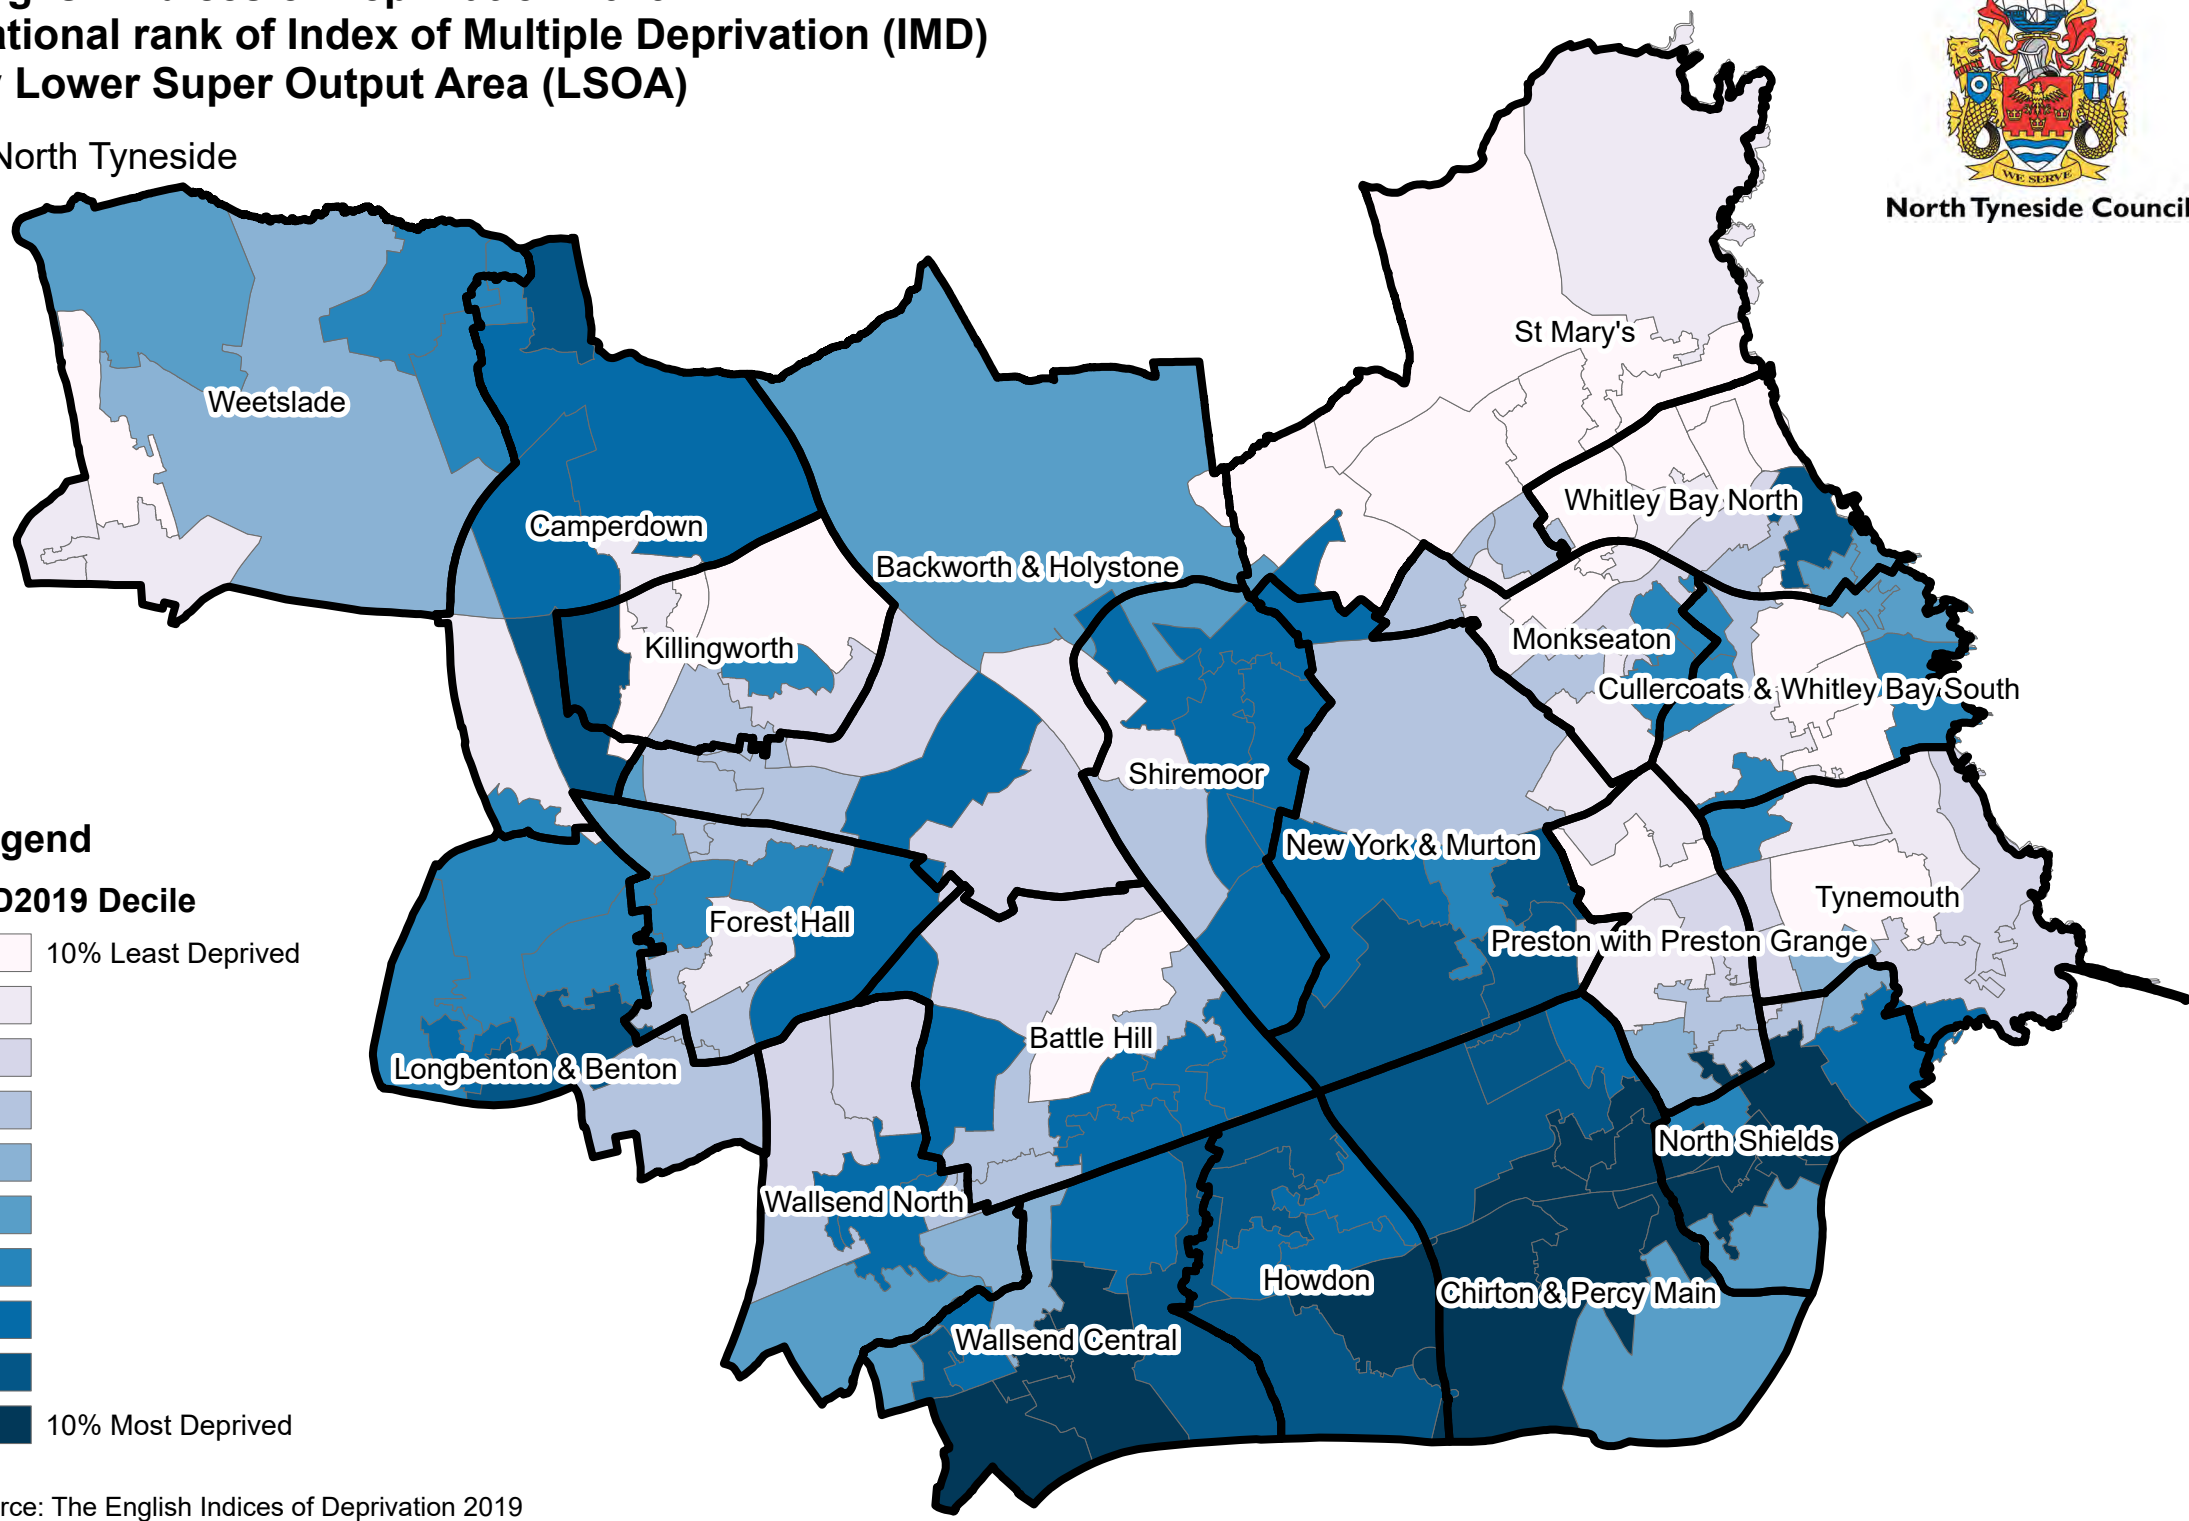

English Indices of Deprivation 2019: National rank of Index of Multiple Deprivation (IMD) by Lower Super Output Area (LSOA)

North Tyneside Council

North Tyneside

Source: The English Indices of Deprivation 2019
Published 26 September 2019

Produced by Policy, Performance and Research Team, August 2024

Contains Ordnance Survey data © Copyright
North Tyneside Council 100016801 2024